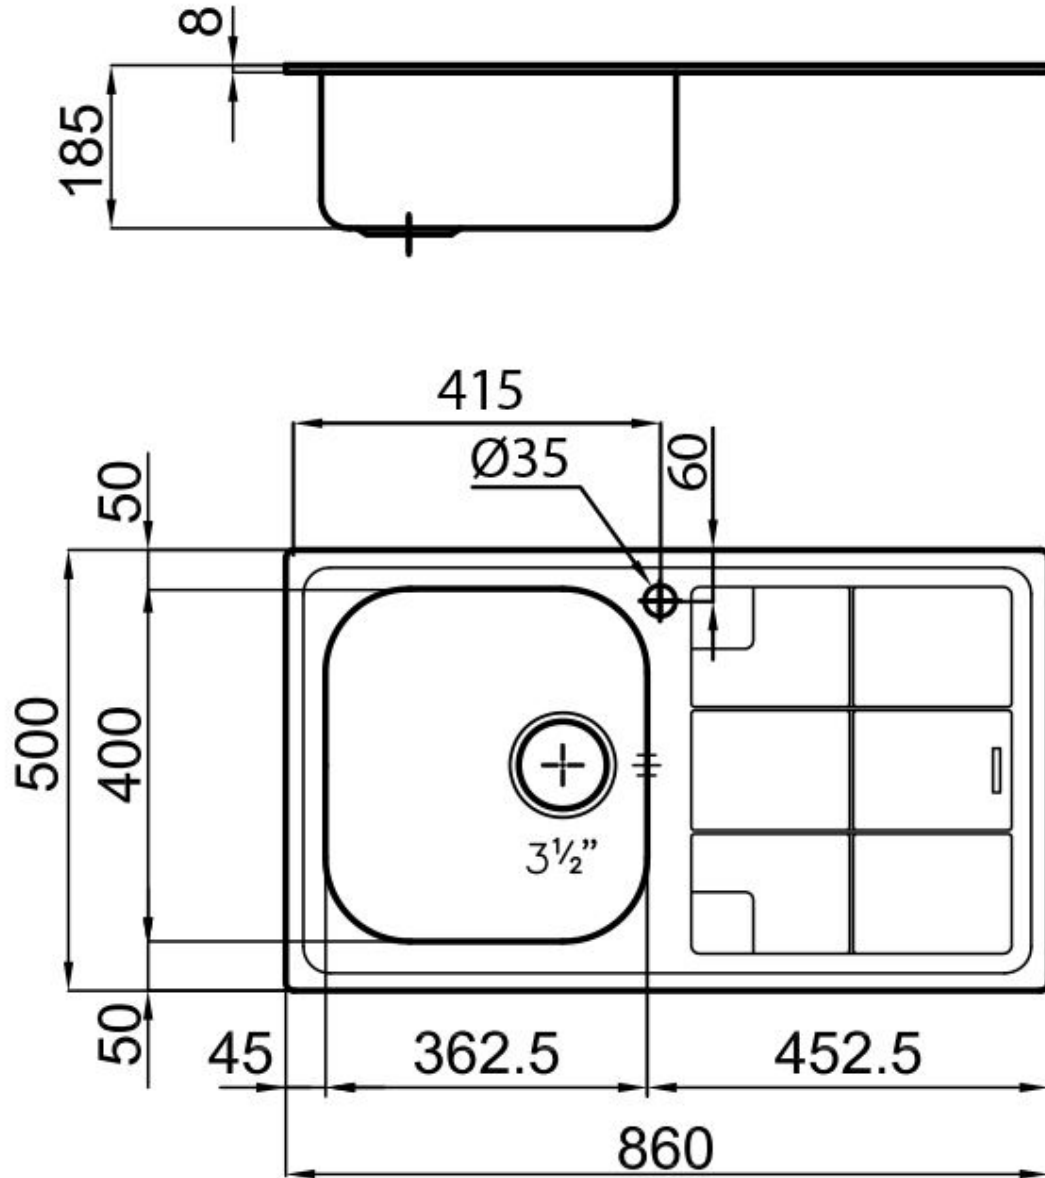

Sink F300

Bowl on the left

Kitchen Sinks

Code: 1351 062

DETAILS

Edge/Installation Type Standard (8 mm Edge)

Material AISI 304 stainless steel

Texture Foster brushed

Base 45 cm

Dimensions 860x500 mm

Standard fittings Fixing hooks, gasket, drain, overflow and siphon, boxed packing

Mixer holes 1 standard hole

Built-in hole 840 x 480 mm

Drainer Yes

Width 86 cm

Bowl dimension 362,5x400mm

Number of bowls 1 bowl

Waste fitting 3,5" drain

FEATURES

Added value Foster uses steel thicknesses higher than those used on average by other manufacturers. This is how, thanks to our long experience, we know how to make sinks of superior quality and with a better resistance to aging.

Basket 3,5" waste fitting The drain is equipped with a large 3.5" drain, with the practical basket cap that prevents the discharge of solid parts.

Sliding brackets

TECHNICAL DATA

OPTIONAL ACCESSORIES

Glass chopping board
8631 300